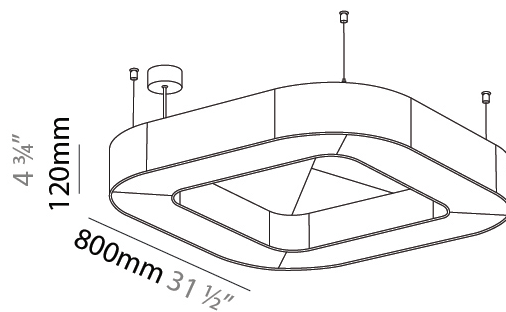

GENERAL

Series: Quantum Acoustic
Partner: Prolicht
Division: Architectural
Installation: Suspension
Product Type: Acoustic
Mounting Location: Ceiling
Light Distribution: Direct

PHYSICAL

Shape: Round
Length (mm): 800
Length (in): 31 1/2
Width (mm): 800
Width (in): 31 1/2
Height (mm): 120
Height (in): 4 3/4

Diffuser: [PMMA - Opal / Micro-Prism](#)
Fixture Finish: [SSR / BKV / CWI / CRY / HAB / UFT / ITA / RUA / FTG / MYG / LOD / PUS / FRO / FUP / KIA / POP / BLS / SPG / MEY / GOH / CHC / COM / ABZ / JAG / OBR / MOS / ROR](#)

Acoustic Finish: [SFW / CYW / SEE / SYN / MTS / PMB / TTN / CYB / STO / DPE / BES / SHB / ARE / ANE / VRD / CRF](#)

Fixture Material: Aluminum
Primary Material: Acoustic
Cable Details: 2000mm / 78 3/4" or 6000mm / 236 1/4" Transparent Cable

ELECTRICAL

Lamp Type: LED (Zhaga Standard)
Input Wattage (W): 58.7
Total Output Wattage (W): 53.7
Dimming: [Tri-Mode (Non-Dimming and Phase Dimming (120Vac only) and 0-10V Dimming)](#)
Driver Included: Yes
Driver Location: Integrated
Driver Class: Class 2
Input Voltage (V): 120

LED

Color Temperature (°K): [2700 / 3000 / 3500 / 4000](#)
Max. Delivered Lumen (lm): Max 6423
Nominal Lumen (lm): Max 8759
CRI: >90 CRI
Lamp Life (hrs): 50000

OPTICAL

RATINGS AND CERTIFICATIONS

Certified By: CSA Certified to UL and CSA Standards
IP rating: IP20