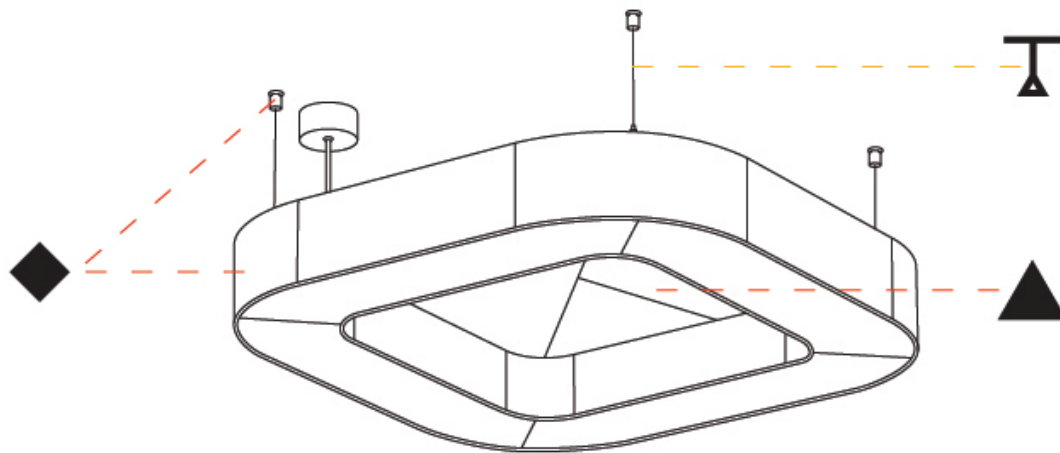

QUANTUM ACOUSTIC SUSPENSION

A300732-

PROJECT	_____
TYPE	_____
SPECIFIER	_____
QUANTITY	_____
DATE	_____

A