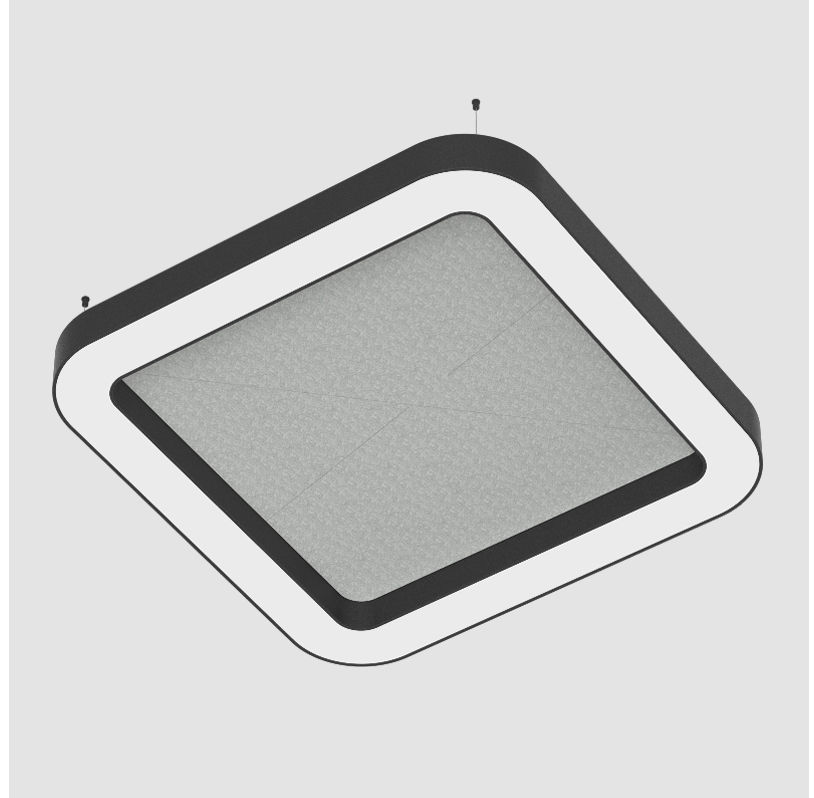

GENERAL

Series: Quantum Acoustic
Partner: Prolicht
Division: Architectural
Installation: Suspension
Product Type: Acoustic
Mounting Location: Ceiling
Light Distribution: Direct

PHYSICAL

Shape: Round
Length (mm): 800
Length (in): 31 1/2
Width (mm): 800
Width (in): 31 1/2
Height (mm): 120
Height (in): 4 3/4
Diffuser: PMMA - Opal / Micro-Prism
Fixture Finish: SSR / BKV / CWI / CRY / HAB / UFT / ITA / RUA / FTG / MYG / LOD / PUS / FRO / FUP / KIA / POP / BLS / SPG / MEY / GOH / CHC / COM / ABZ / JAG / OBR / MOS / ROR
Acoustic Finish: SFW / CYW / SEE / SYN / MTS / PMB / TTN / CYB / STO / DPE / BES / SHB / ARE / ANE / VRD / CRF
Fixture Material: Aluminum
Primary Material: Acoustic
Cable Details: 2000mm / 78 3/4" or 6000mm / 236 1/4" Transparent Cable

ELECTRICAL

Lamp Type: LED (Zhaga Standard)
Input Wattage (W): 39.2
Total Output Wattage (W): 35.4
Dimming: Tri-Mode (Non-Dimming and Phase Dimming (120Vac only) and 0-10V Dimming)
Driver Included: Yes
Driver Location: Integrated
Driver Type: Constant Current - Universal
Driver Class: Class 2
Input Voltage (V): 120 - 277

LED

Color Temperature (°K): 2700 / 3000 / 3500 / 4000
Max. Delivered Lumen (lm): 3319 / 3435 / 4034 / 3493
Nominal Lumen (lm): 5107 / 5285 / 6206 / 5373
CRI: >90 CRI
Lamp Life (hrs): 50000

OPTICAL

RATINGS AND CERTIFICATIONS

Certified By: CSA Certified to UL and CSA Standards
IP rating: IP20